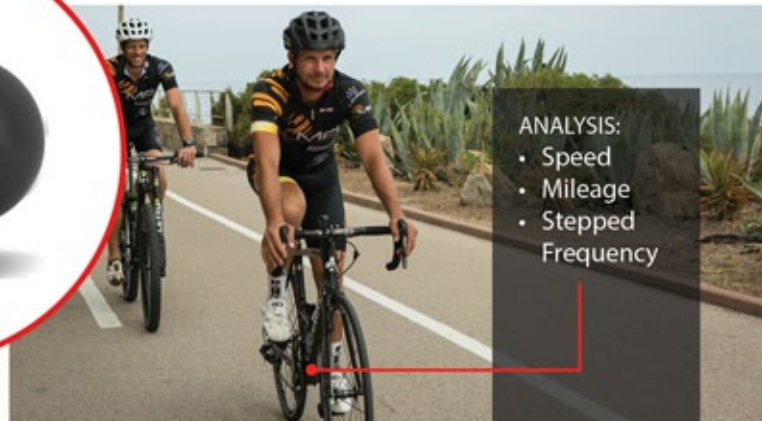

ANALYSIS:
• Speed
• Mileage
• Stepped Frequency

Nano Cadance

Product Name: Phone Holder
Product Code: MFILA03

3 760250 941078

Product Name: Nano Cadance Sensor
Product Code: MFILA02

3 760250 941061