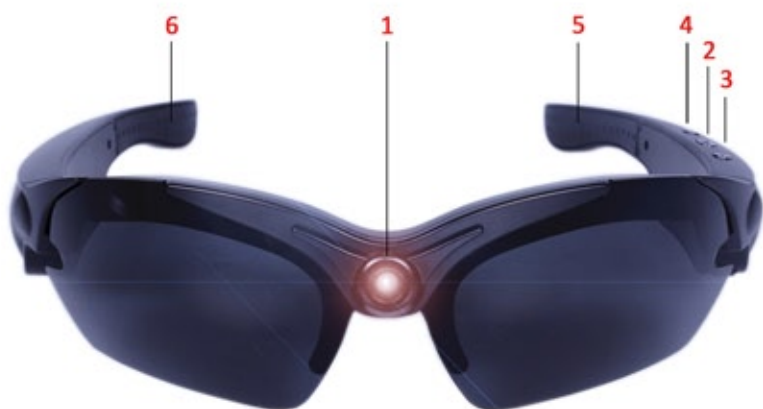

3 760250 941061

SUPPORTED

Paolo Savoldelli

1. HD 1080P Camera
2. Bluetooth Function
3. Volumn Up - Backward
4. Volumn Down - Forward
5. Left Speaker
6. Right Speaker

Features

- HD 1080P camera offers high speed and high-resolution video quality.
- Polarized lenses can protect your eyes from strong sunshine.
- The recording button makes recording your own video easy for anyone.
- A High Speed Class 10 Micro SD card or better will be required.
- Bluetooth 4.0 stereo
- Function: Recording video + Taking Photo + Bluetooth 4.0
- Video Image Resolution: 1440 x 1080 (30fps)
- Video Format: AVI
- Photo Image resolution: 4480 x 3360 (15M pixel)
- Playing Speed full 30fps
- Buttons Bluetooth button + recording button + 2 volume buttons
- External memory card Support external micro SD card (max 32GB)
- Lenses Polarized UV 400 protection lens
- Power source 650mAh battery
- Battery Type Rechargeable lithium-ion polymer, charged via USB connection
- Battery life video recording 120+ minutes