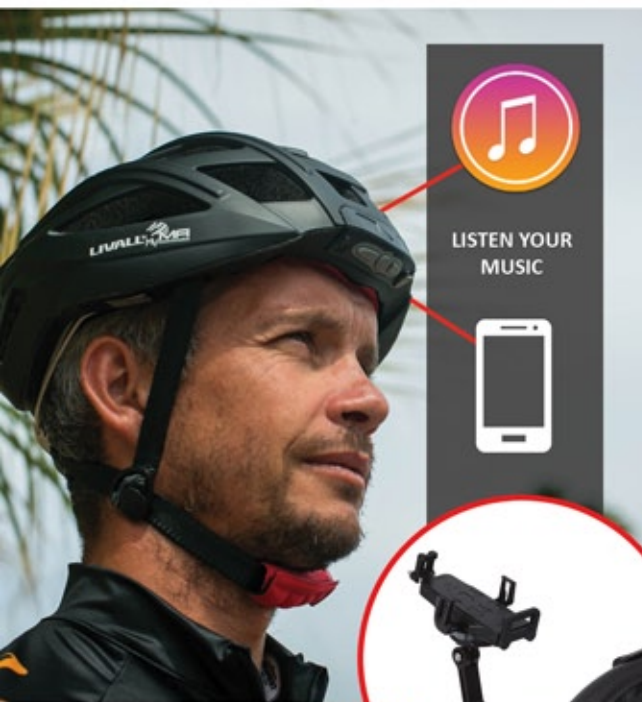

3 760250 948039

Futura Helmet +

Nano Cadance Sensor Phone Holder

Security is guaranteed in every situation by an automatic location system.

Dedicated APP:
LivallRiding

The helmet transmits your position using GPS function.

The times and the emergency numbers are programmable directly from your phone via App!

SOS

LISTEN YOUR MUSIC

EASY TO USE:

PHONE CALL

COMMUNICATION

TURN SIGNAL

Phone Holder