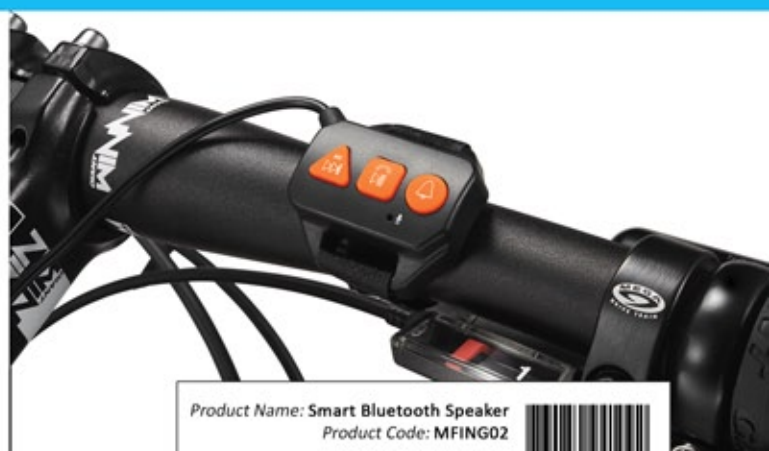

Product Name: Smart Bluetooth Speaker
Product Code: MFING02

3 760250 941082